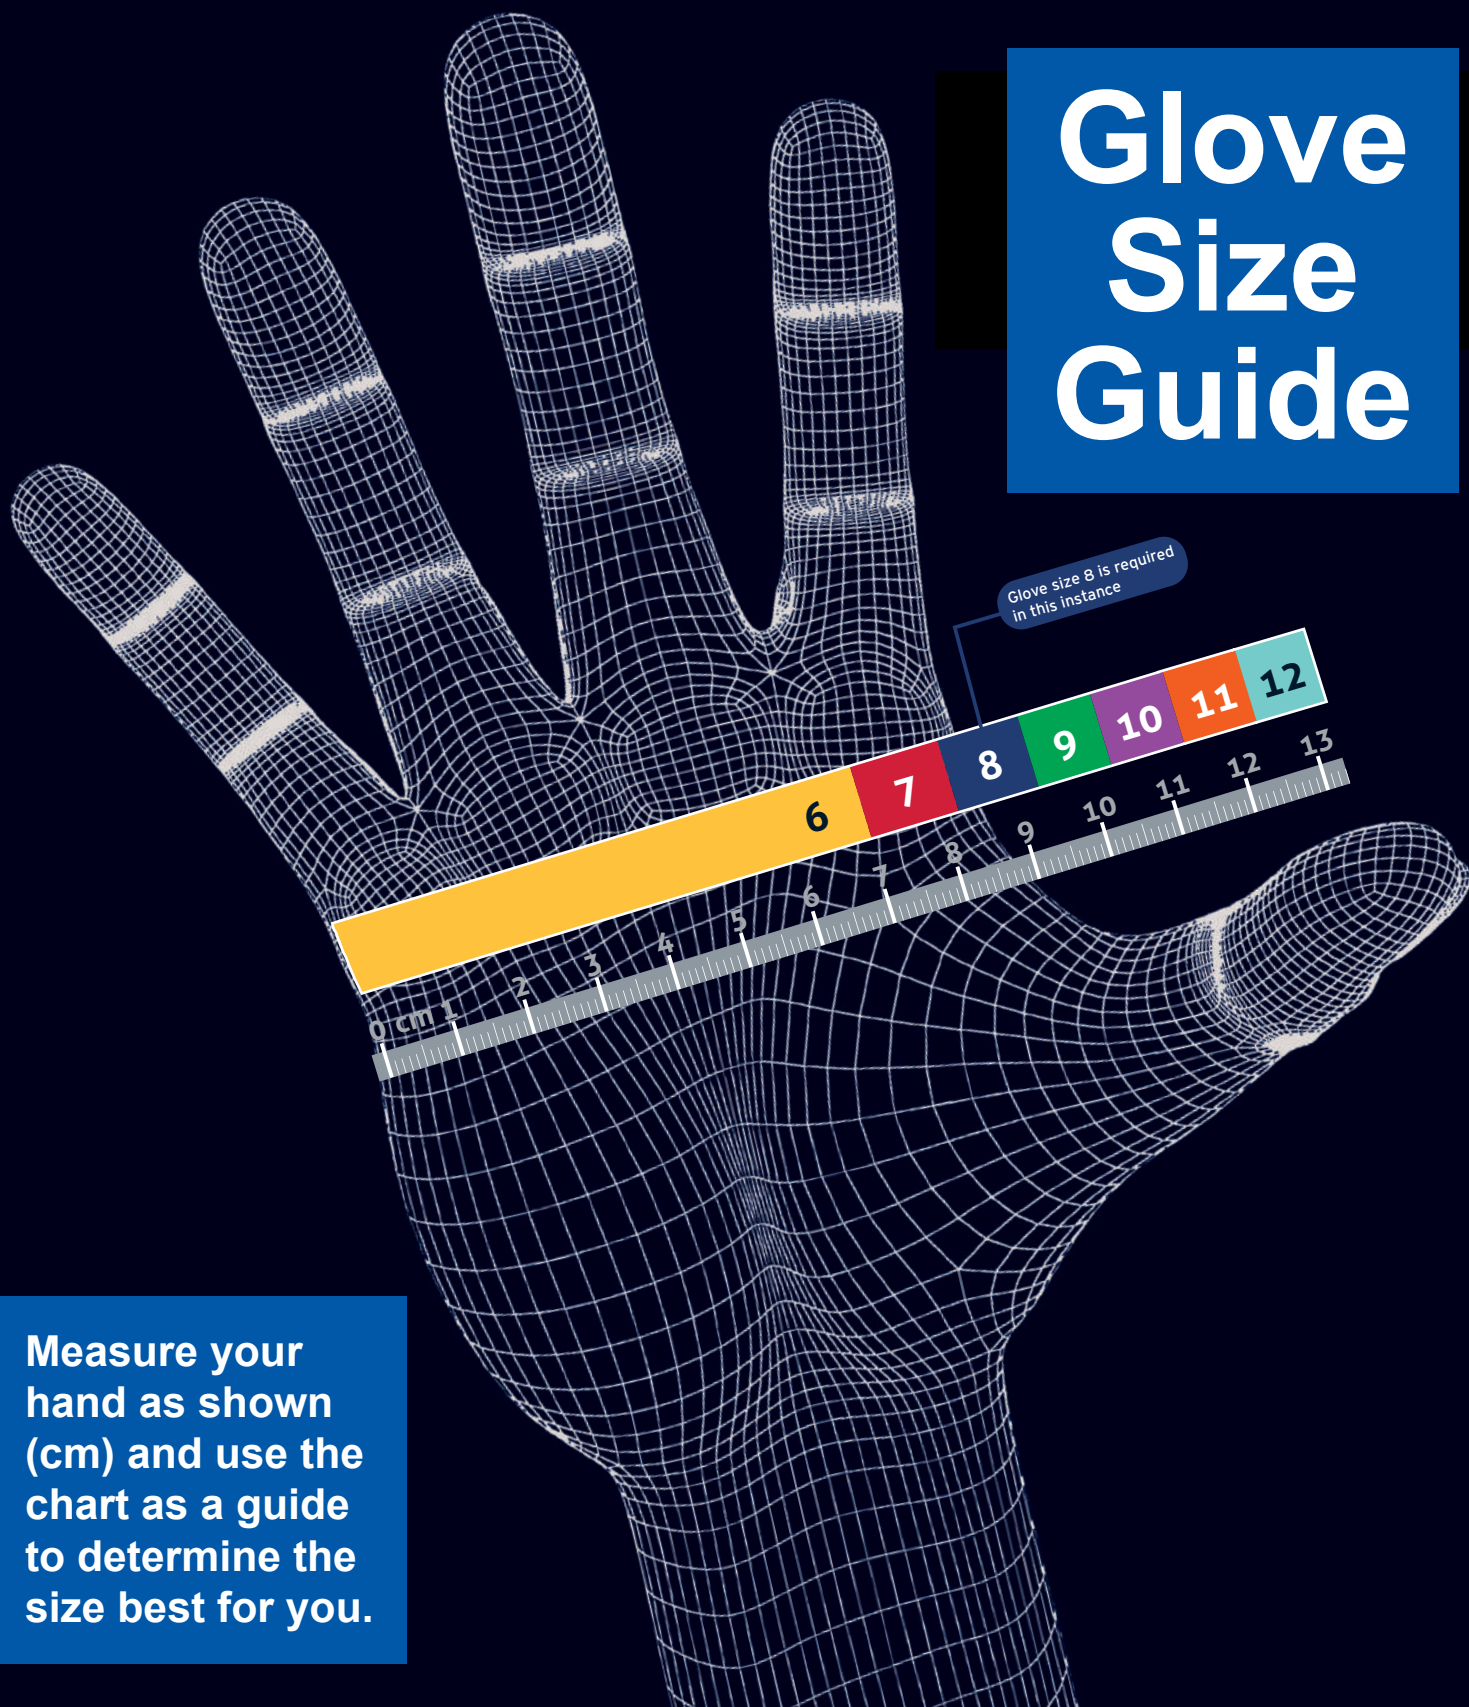

Glove Size Guide

Measure your hand as shown (cm) and use the chart as a guide to determine the size best for you.